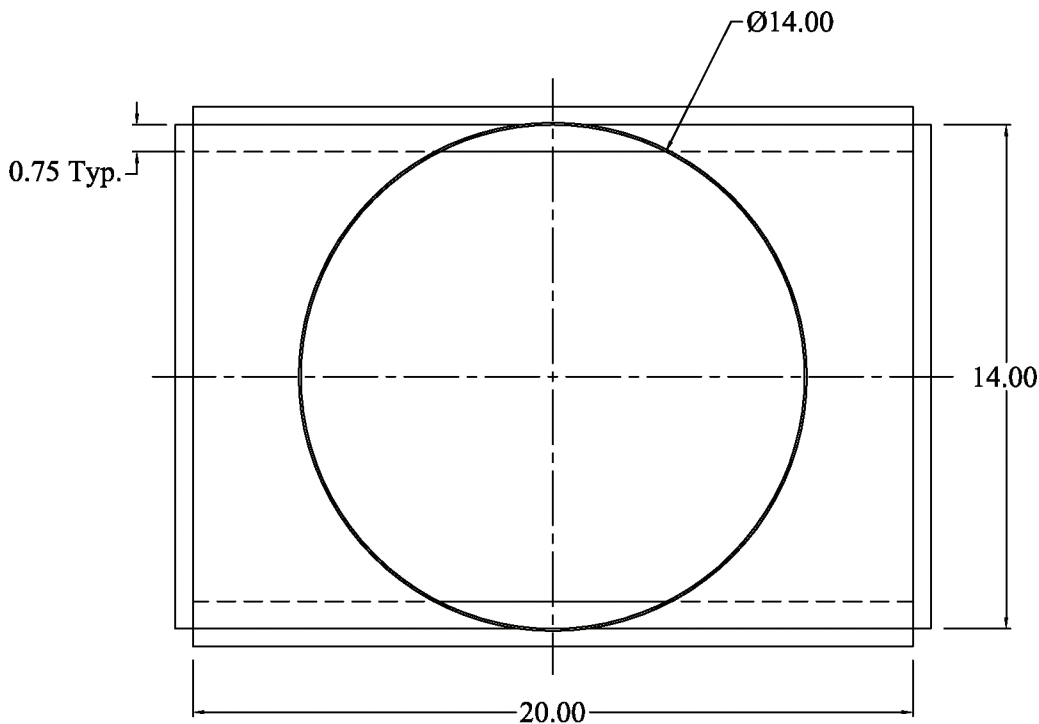

M&M Manufacturing Company

www.mmmfg.com

AUSTIN
(512)-960-2370

DALLAS
(972)-485-1504

FORT WORTH
(Adolph)
(817)-334-0034

FORT WORTH
(MKIV)
(817)-336-2311

HOUSTON
(713)-690-0585

LITTLE ROCK
(501)-888-3042

PART #: MH-FB142014 | **DESCRIPTION:** Mobil home filter box

NOTES: Material: 28 gauge
ASTM-A653 CS B galvanized steel
Hemmed collar
Accepts 14" x 20" x 1" filter and 14" x 20" floor grill
Order as Pt# MH-FB142014