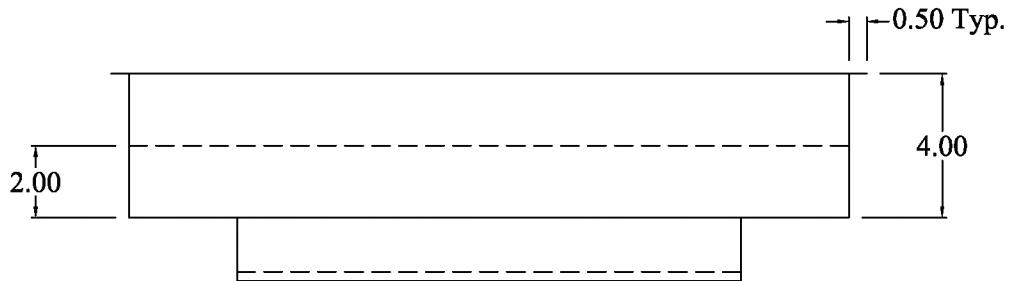

M&M Manufacturing Company

www.mmmfg.com

AUSTIN
(512)-960-2370

DALLAS
(972)-485-1504

FORT WORTH
(Adolph)
(817)-334-0034

FORT WORTH
(MKIV)
(817)-336-2311

HOUSTON
(713)-690-0585

LITTLE ROCK
(501)-888-3042

PART #: MH-FB142014 | **DESCRIPTION:** Mobil home filter box

NOTES: Material: 28 gauge
ASTM-A653 CS B galvanized steel
Hemmed collar
Accepts 14" x 20" x 1" filter and 14" x 20" floor grill
Order as Pt# MH-FB142014