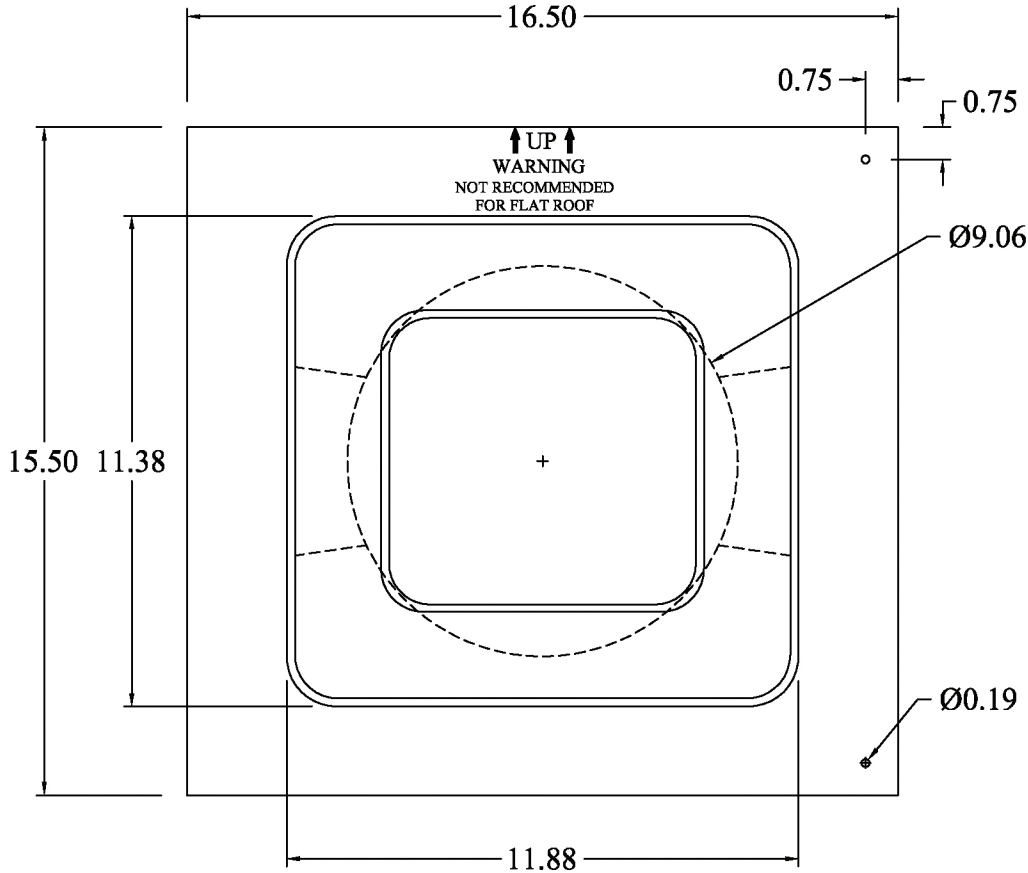

M&M Manufacturing Company

www.mmmfg.com

AUSTIN
(512)-960-2370

DALLAS
(972)-485-1504

FORT WORTH
(Adolph)
(817)-334-0034

FORT WORTH
(MKIV)
(817)-336-2311

HOUSTON
(713)-690-0585

LITTLE ROCK
(501)-888-3042

PROPRIETARY INFORMATION

PART #: V-R50   **DESCRIPTION:** ROOF LOUVER

NOTES: Material: 26 gauge
ASTM-A653 CS B galvanized steel
Not recommended for flat roof