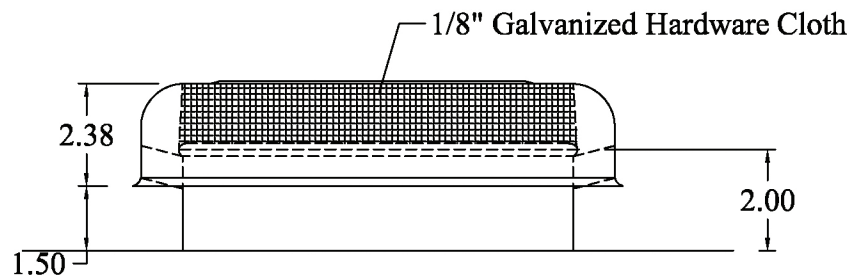

M&M Manufacturing Company

www.mmmfg.com

AUSTIN
(512)-960-2370

DALLAS
(972)-485-1504

FORT WORTH
(Adolph)
(817)-334-0034

FORT WORTH
(MKIV)
(817)-336-2311

HOUSTON
(713)-690-0585

LITTLE ROCK
(501)-888-3042

PROPRIETARY INFORMATION

PART #: V-R50   **DESCRIPTION:** ROOF LOUVER

NOTES: Material: 26 gauge
ASTM-A653 CS B galvanized steel
Not recommended for flat roof