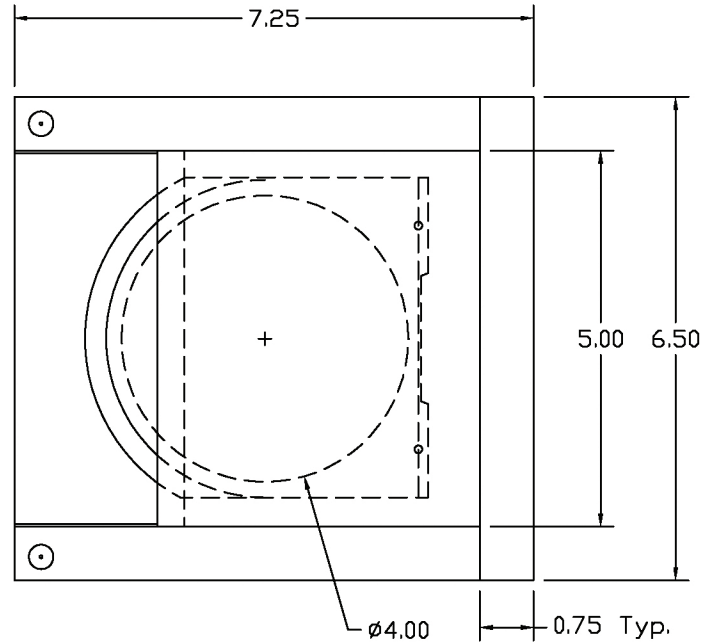

M&M Manufacturing Company

www.mmmfg.com

AUSTIN
(512)-960-2370

DALLAS
(972)-485-1504

FORT WORTH
(Adolph)
(817)-334-0034

FORT WORTH
(MKIV)
(817)-336-2311

HOUSTON
(713)-690-0585

LITTLE ROCK
(501)-888-3042

PROPRIETARY INFORMATION

PART #: V-WV4 **DESCRIPTION:** Round 4" wall vent

NOTES: Material: 26 ga. ASTM-A653 CS B galvanized steel
Stitch welded sleeve
Hemmed hood