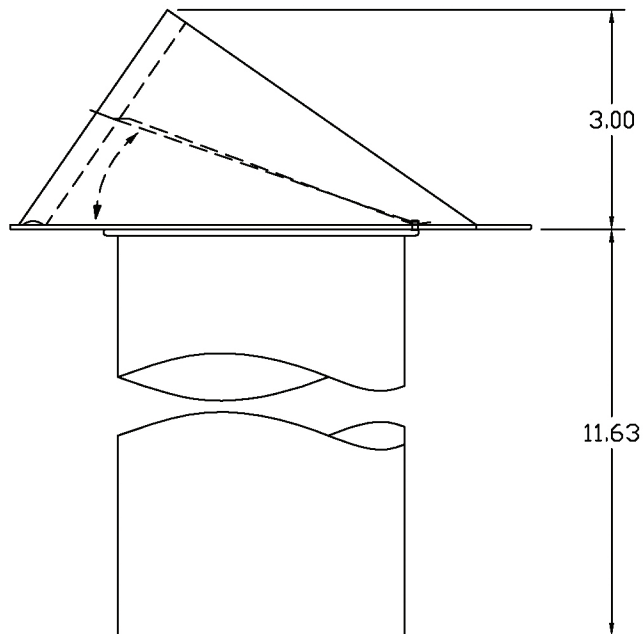

M&M Manufacturing Company

www.mmmfg.com

AUSTIN
(512)-960-2370

DALLAS
(972)-485-1504

FORT WORTH
(Adolph)
(817)-334-0034

FORT WORTH
(MKIV)
(817)-336-2311

HOUSTON
(713)-690-0585

LITTLE ROCK
(501)-888-3042

PROPRIETARY INFORMATION

PART #: V-WV4 **DESCRIPTION:** Round 4" wall vent

NOTES: Material: 26 ga. ASTM-A653 CS B galvanized steel
Stitch welded sleeve
Hemmed hood