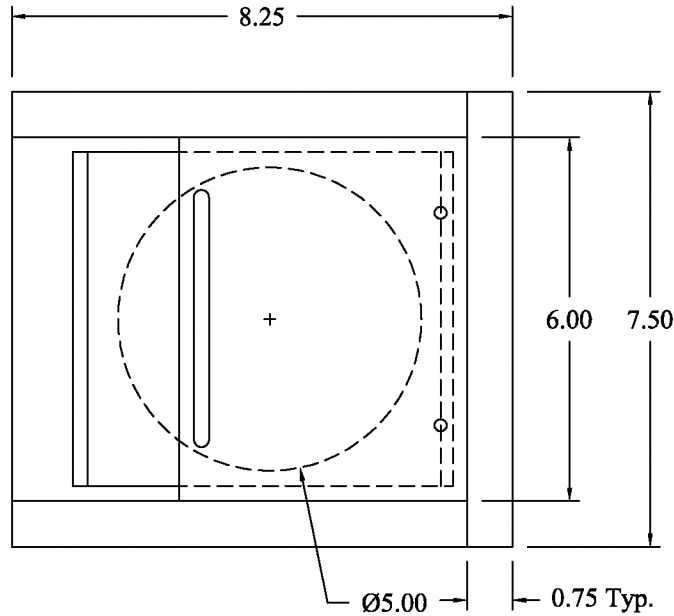

M&M Manufacturing Company

www.mmmfg.com

AUSTIN
(512)-960-2370

DALLAS
(972)-485-1504

FORT WORTH
(Adolph)
(817)-334-0034

FORT WORTH
(MKIV)
(817)-336-2311

HOUSTON
(713)-690-0585

LITTLE ROCK
(501)-888-3042

PROPRIETARY INFORMATION

PART #: V-WV5 **DESCRIPTION:** Round 5" wall vent

NOTES: Material: 3004 H14 ASTM-B209 ~0.020" and ~0.025" aluminum
Machine riveted sleeve (~0.020")
Embossed hood (~0.025") and damper with hug (~0.020")
Base (~0.020")