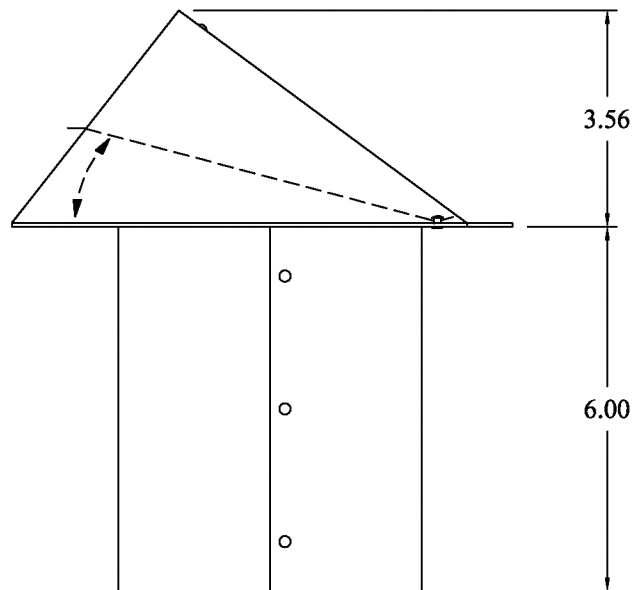

M&M Manufacturing Company

www.mmmfg.com

AUSTIN
(512)-960-2370

DALLAS
(972)-485-1504

FORT WORTH
(Adolph)
(817)-334-0034

FORT WORTH
(MKIV)
(817)-336-2311

HOUSTON
(713)-690-0585

LITTLE ROCK
(501)-888-3042

PROPRIETARY INFORMATION

PART #: V-WV5 **DESCRIPTION:** Round 5" wall vent

NOTES: Material: 3004 H14 ASTM-B209 ~0.020" and ~0.025" aluminum
Machine riveted sleeve (~0.020")
Embossed hood (~0.025") and damper with hug (~0.020")
Base (~0.020")