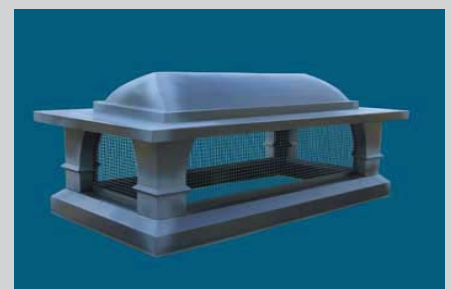

Custom Fabricated Chimney Caps

Copper
Paint Grip
Galvanized

FORT WORTH • DALLAS • HOUSTON
M&M Manufacturing Company

Over Half a Century of Quality Sheet Metal Products!

(817) 336-2311 PH. | FX. (817) 625-0756

www.mmmfg.com