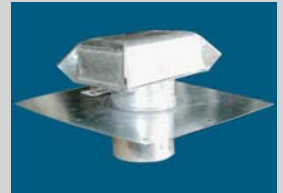

Roof Jack Products

Standard pitch and steep pitch.
Available with or without cap.

Roof Vent Products

Roof Jack
No Cap

Roof Jack
Shanty Cap

Roof Jack
Vent Cap

Roof Jack
Banded Cap

Roof Jack
Wagon Cap

Caps only also
available.

Roof Louver
R50X

Vent-A-Hood
7VJ

Low Profile Vent
RAV

Gooseneck

Belmont Cap

Turbine Flashing

Private Branding Available
UPC Coding
Custom Packaging